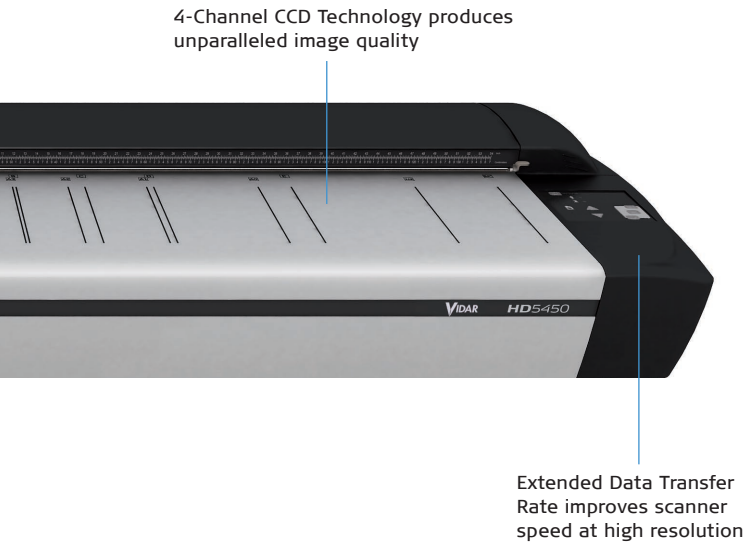

Architects - Engineers - Contractors

Geographic Information Systems

Government - Municipalities

Copyshops - Reprographics

VIDAR HD5450

Expand your business opportunities with VIDAR's versatile HD5450 scanner featuring advanced technology and quality imaging for color and monochrome scanning. The large 54" imaging area is designed to facilitate archival and reprographic tasks with a wide variety of large technical documents, detailed maps and drawings, or color posters and architectural sketches – all at the highest resolution and speed. You get exceptional professional-grade performance with 508dpi optical resolution with speeds of up to 12 inch/second. With uncompromising image quality standards, the HD5450 scanner is designed for high-volume productivity for businesses-critical imaging tasks. Whether you are a private business, government or print-for-pay, VIDAR's range of HD scanners is the right solution for improved efficiency and productivity. **See more at www.vidar.com**

Features

- 54-inch ultra-wide design captures oversized documents easily
- 48-bit color and 16-bit grayscale image data capture from 4-channel CCD technology
- Ultra-fast USB 2.0 interface with xDTR (Extended Data Transfer Rate)
- On-board Image Processing: Built-in Sharpen, Blur, Descreen, Error Diffusion, Adaptive Thresholding
- Scan-to-Net function for scanner sharing over a network, and sending files to remote PCs
- Color calibration to sRGB color space
- Upgrade to PLUS model to get higher speed and resolution

Image Quality Without Compromise

With 508dpi optical resolution, the combination of highly sensitive 4-channel CCD cameras and full-sized high-quality camera lenses, the HD5450 scanner provide the best image quality available in wide format scanning. With image processing performed inside the scanner, your PC is free to run software applications more efficiently.